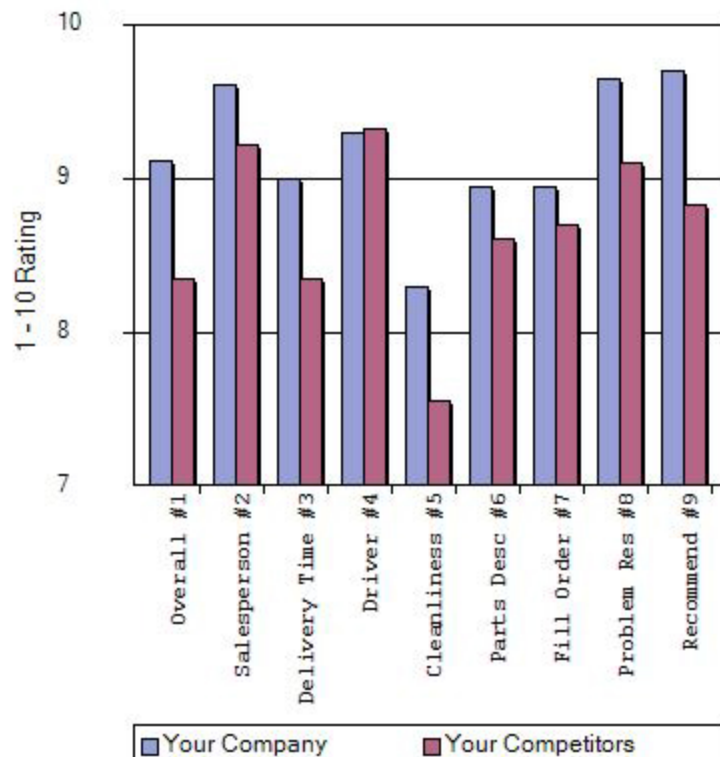

Customer Satisfaction

ARA Gold Seal Snyder's Recycled Auto And Truck Parts CSI Analysis

Snyder's Recycled Auto And Truck Parts
4th Quarter, 2011
Completed Surveys: 25

Current Quarter
Comparison By Question

	Current Quarter		12 Mo Rolling Avg	
	Your Company	Your Competitors	Your Company	Your Competitors
Overall Satisfaction #1	9.11	8.34	8.92	8.22
Salesperson Satisfaction #2	9.61	9.22	9.51	9.08
Delivery in Time Frame #3	9.00	8.34	9.13	8.36
Delivery Driver Satisfaction #4	9.29	9.32	9.44	9.31
Cleanliness of Parts #5	8.29	7.55	8.34	7.76
Parts Description Accuracy #6	8.94	8.60	9.16	8.81
Fill Order Accuracy #7	8.94	8.69	9.22	8.80
Problem Resolution #8	9.65	9.10	9.51	9.09
Recommend Company #9	9.71	8.83	9.66	8.92
Overall CSI Score	9.17	8.67	9.21	8.71